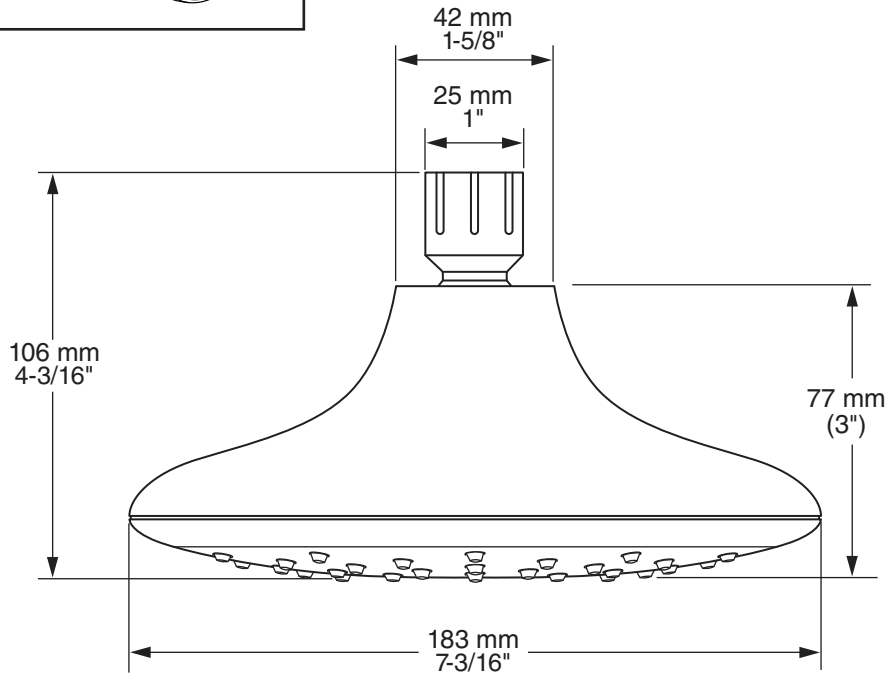

MODEL NUMBER:

□ 1695.474 Spectra eTouch™ 4-Function Showerhead with Remote

GENERAL DESCRIPTION:

Showerhead adjusts from Drench to Sensitive to Jet to Massage. Change Sprays by touching the outer ring of the showerhead or remote. Permanent built-in compensating flow control device. 2.5 gpm/9.5 L/min. maximum flow rate.

PRODUCT FEATURES:

Pressure Compensating Flow Control Device:

Provides consistent flow over a wide pressure range.

Variety of Spray Functions: Allows the user to select the spray function best suited to their needs.

SUGGESTED SPECIFICATION

Showerhead shall feature 4 spray functions with maximum 2.5 gpm/9.5 L/min flow rate. Fitting shall be American Standard Model # 1695.474.

CODES AND STANDARDS

These products meet or exceed the following codes and standards:

**ASME A112.18.1
CSA B125.1**

Product Number	Description	Finish Options	
		Polished Chrome	Brushed Nickel
		002	295
1695.474	Spectra eTouch™ 4-Function Showerhead with Remote. 2.5 gpm Max Flow.		

Showerhead Accessories	
Product Number	Description
1660.240	Standard Shower Arm and Flange 
1660.241	Modern Shower Arm and Flange 