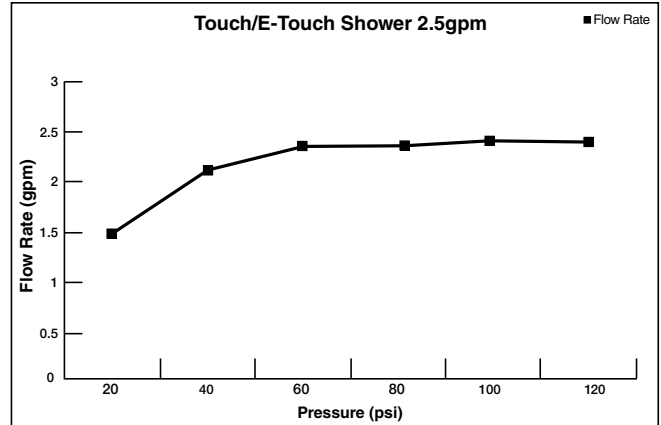

CODES AND STANDARDS

These products meet or exceed the following codes and standards:

**ASME A112.18.1
CSA B125.1**

Product Number	Description	Finish Options	
		Polished Chrome	Brushed Nickel
		002	295
1695.474	Spectra eTouch™ 4-Function Showerhead with Remote. 2.5 gpm Max Flow.		

Showerhead Accessories	
Product Number	Description
1660.240	Standard Shower Arm and Flange
1660.241	Modern Shower Arm and Flange