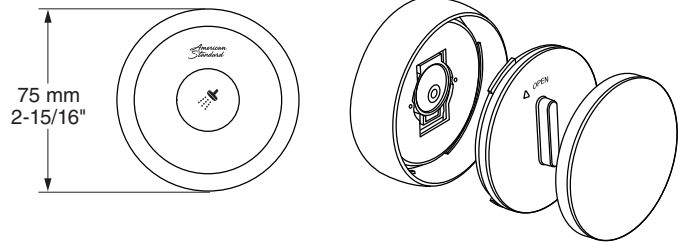

MODEL NUMBER:

□ 1695.474 Spectra eTouch™ 4-Function Showerhead with Remote

GENERAL DESCRIPTION:

Showerhead adjusts from Drench to Sensitive to Jet to Massage. Change Sprays by touching the outer ring of the showerhead or remote. Permanent built-in compensating flow control device. 2.5 gpm/9.5 L/min. maximum flow rate.

PRODUCT FEATURES:

Pressure Compensating Flow Control Device:

Provides consistent flow over a wide pressure range.

Variety of Spray Functions: Allows the user to select the spray function best suited to their needs.

SUGGESTED SPECIFICATION

Showerhead shall feature 4 spray functions with maximum 2.5 gpm/9.5 L/min flow rate. Fitting shall be American Standard Model # 1695.474.

CODES AND STANDARDS

These products meet or exceed the following codes and standards:

**ASME A112.18.1
CSA B125.1**

Product Number	Description	Finish Options	
		Polished Chrome	Brushed Nickel
		002	295
1695.474	Spectra eTouch™ 4-Function Showerhead with Remote. 2.5 gpm Max Flow.		

Showerhead Accessories	
Product Number	Description
1660.240	Standard Shower Arm and Flange 
1660.241	Modern Shower Arm and Flange 